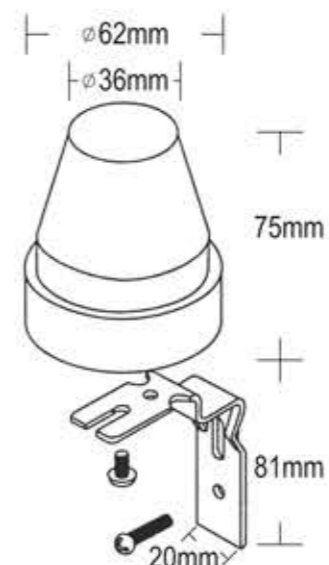

PHOTOCELL
SENSOR

فتوسل مخروطی

PA-BTF02

10A

AC 220-240

50/60Hz

<5-80LUX

PLASTIC