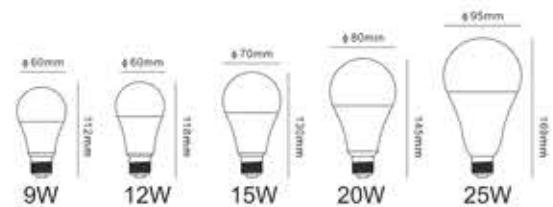

1

LED A BULB

لامپ چابی

پارس ارونند
الکترونیک